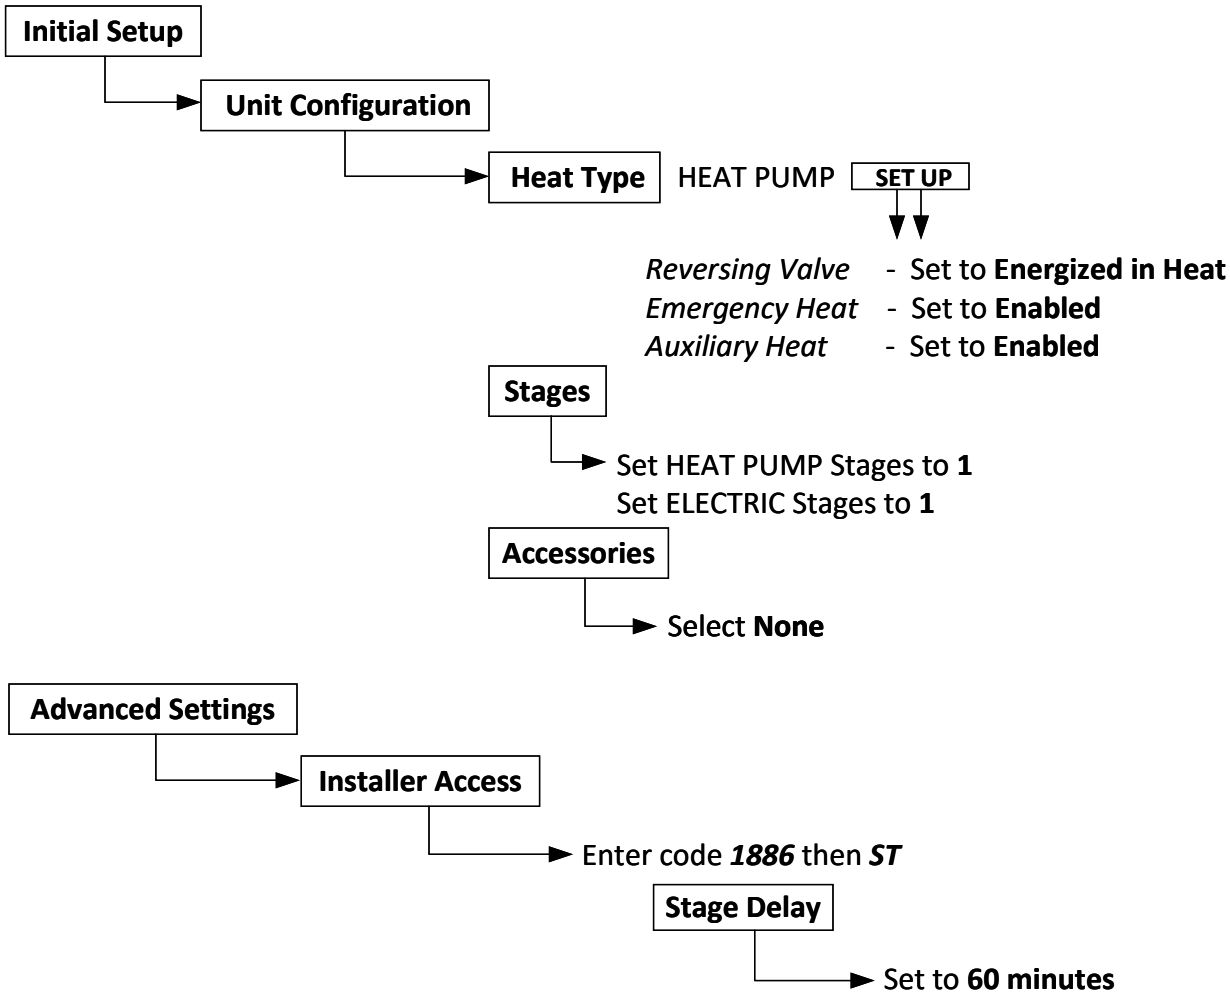

TSS Associates, Inc.

For further assistance, please contact
TSS Associates for Tech Support

518-621-4283

LEGEND:
 N/O = NORMALLY OPEN
 N/C = NORMALLY CLOSED

NOTES: >> Oil boiler is Emergency Heat, which locks out all compressor stages when selected
 >> Electric-strip is Auxiliary Heat
 >> Thermostat controls fan through 90-380 relay. When Emergency Heat is activated, fan signal is deactivated to AHU through relay
 >> Homeowner will have to manually activate Emergency Heat at the thermostat to activate oil boiler

TSS Associates, Inc.

DESCRIPTION	
IDS Light - Electric Auxiliary - Boiler Back-Up - BCC100	
DATE: 7/20/2022	PAGE: 1 of 2

PARAMETERS:

NOTES:

TSS Associates, Inc.

DESCRIPTION

IDS Light - Electric Auxiliary - Boiler Back-Up - BCC100