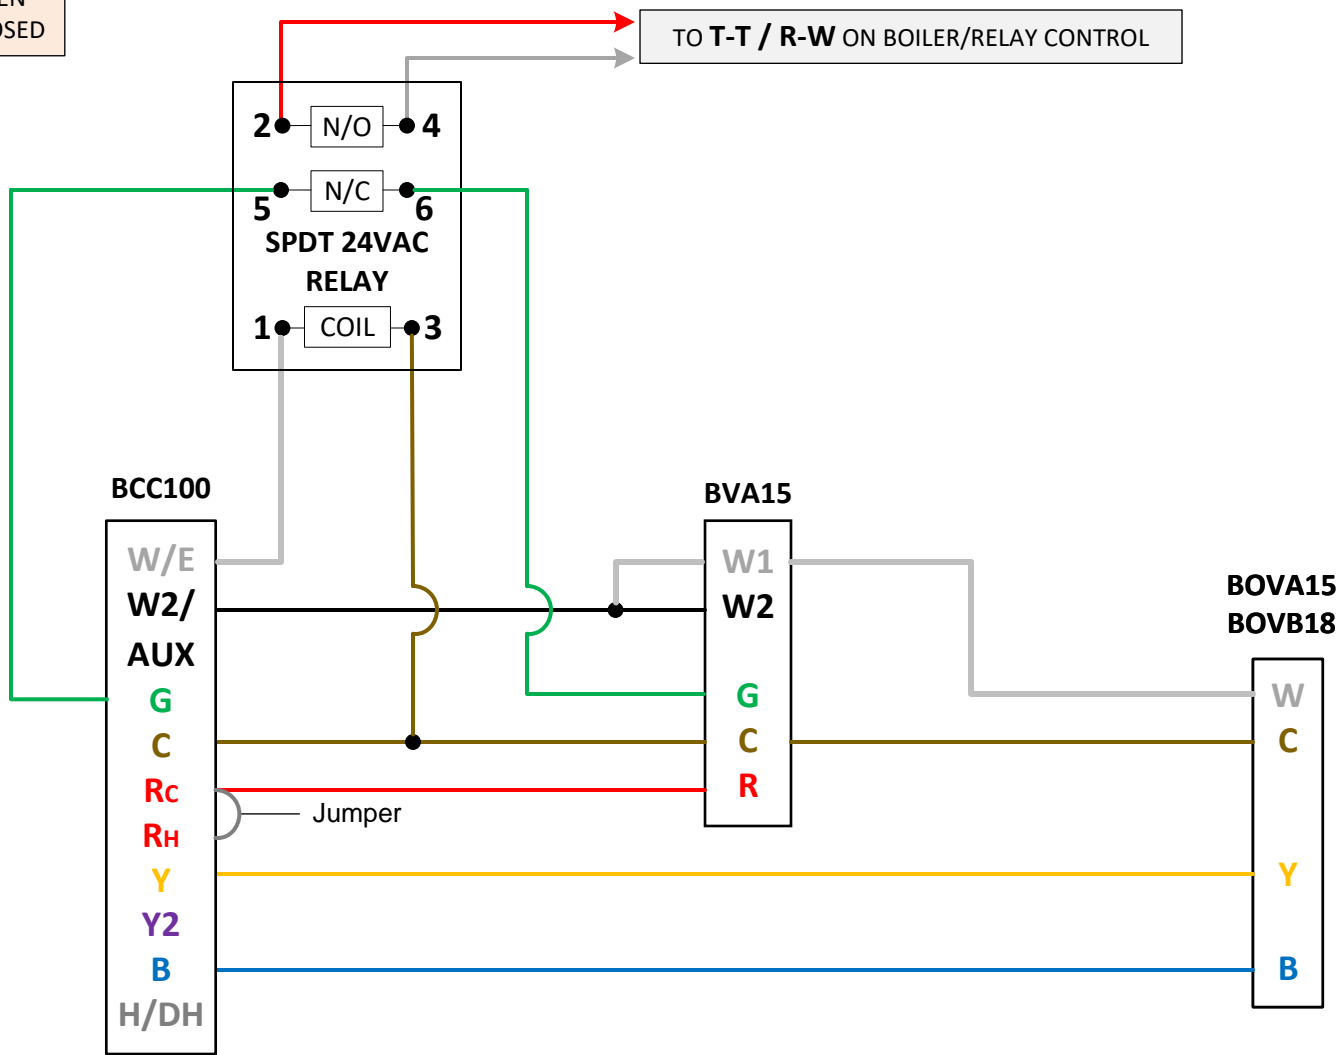

TSS Associates, Inc.

For further assistance, please contact
TSS Associates for Tech Support

518-621-4283

LEGEND:
 N/O = NORMALLY OPEN
 N/C = NORMALLY CLOSED

NOTES: >> Oil boiler is Emergency Heat, which locks out all compressor stages when selected
 >> Electric-strip is Auxiliary Heat
 >> Thermostat controls fan through 90-380 relay. When Emergency Heat is activated, fan signal is deactivated to AHU through relay
 >> Homeowner will have to manually activate Emergency Heat at the thermostat to activate oil boiler

TSS Associates, Inc.

DESCRIPTION	
IDS Light - Electric Auxiliary - Boiler Back-Up - BCC100	
DATE: 7/20/2022	PAGE: 1 of 2

PARAMETERS:

NOTES:

TSS Associates, Inc.

DESCRIPTION

IDS Light - Electric Auxiliary - Boiler Back-Up - BCC100