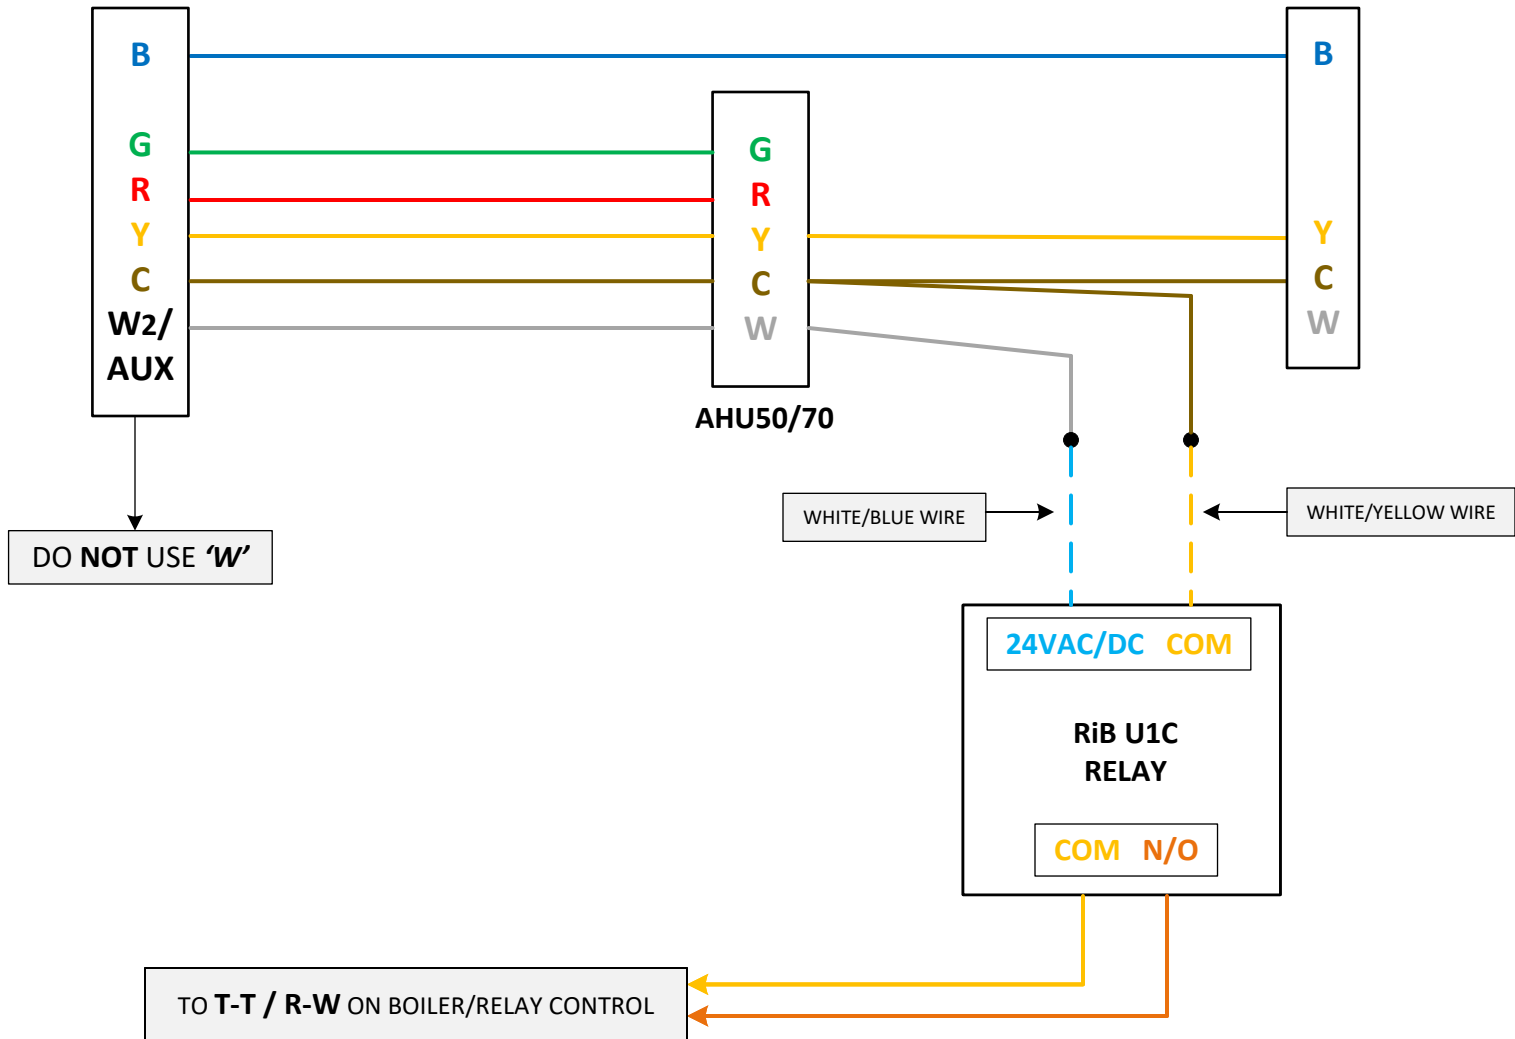

# Honeywell

For further assistance, please contact  
Honeywell directly for Tech Support

---

1-800-633-3991

TH6320WF2003

BOVA/B

NOTES:

For Bosch paired systems, IDS Outdoor Unit with AHU50/70 Hydronic Air Handler and Cased A/C Indoor Coil and RiB Relay.

TSS Associates, Inc.

DESCRIPTION

Honeywell T6 Pro Smart - Bosch AHU50/70 - BOVA/B

DATE: 7/20/2022

PAGE: 1 of 2

**PARAMETERS:**

- 130 - Outdoor Temp. - Set to **Wired** for an Outdoor Air Sensor wired to terminals S-S, Set to **Internet** for Wi-Fi Internet data source
- 200 - System Type - Set to **Heat Pump**
- 205 - Equipment Type - Factory set to **Air To Air**
- 218 - Reversing Valve - Set to **O/B on Heat**
- 220 - Cool Stages - Set to **1**
- 221 - Aux/E Stages - Factory set to **1**
- 253 - Aux/E Control - Set to **Both**
- 255 - Aux Heat Type - Set to **Gas/Oil**
- 300 - Auto Changeover - Factory set to **Off**
- 340 - Aux Heat Droop - Set to **3°F**
- 350 - Up Stage Timer - Set to **60 minutes**  
Aux Heat *Thermostat will activate back-up heat after 60 minutes if it is still not satisfied by the heat pump, this option is deactivated once Balance Point is met.*
- 355 - Balance Point - Set to **15°F**, or whatever outdoor temperature is desired to prevent switchover to Aux Heat  
*For Compressor Lockout and switchover to Aux Heat*
- 356 - Aux Heat Lockout - Set to **45°F**, or set to whatever outdoor temperature is desired to prevent switchover to Aux Heat
- 365 - Cool 1 CPH - Compressor cycle rate, Set to **1 CPH** (Cycles Per Hour)
- 375 - Aux Heat CPH - Set to **1 CPH**
- 387 - Compressor Protection - Set to **Off**