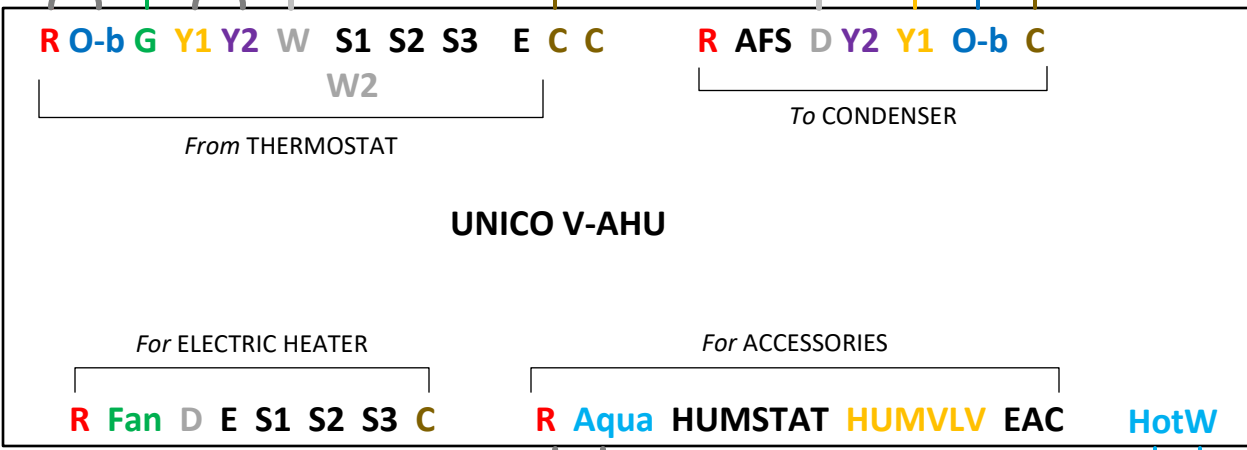

TSS Associates, Inc.

Honeywell

For further assistance, please contact
Honeywell directly for Tech Support

1-800-633-3991

TH6320WF2003

BOVA/B

----- = OPTIONAL WIRING

NOTES:
 * = (1) **MUST** remove Jumper between **R** & **O-b**
 (2) Remove Jumper between **Y1** & **Y2** if two-stage cooling is desired from thermostat
 (3) Remove Jumper from **R** & **Aqua** if an external Aquastat is installed and is desired to supplement control of **HotW** temperature

TSS Associates, Inc.	
DESCRIPTION Honeywell T6 Pro Smart – IDS – UNICO Air Handler	
DATE: 10/13/2022	PAGE: 1 of 2

PARAMETERS:

- 130 - Outdoor Temp. - Set to **Wired** for an Outdoor Air Sensor wired to terminals S-S, Set to **Internet** for Wi-Fi Internet data source
- 200 - System Type - Set to **Heat Pump**
- 205 - Equipment Type - Set to **Air To Air**
- 218 - Reversing Valve - Set to **O/B on Heat**
- 220 - Cool Stages - Set to **1**, unless wiring two stage, then set to **2**
- 221 - Heat Stages/
Aux/E Stages - Heat Stages: **1**
- AUX/E Stages: **1**
- 253 - AUX/E Control - Set to **Both AUX/E**
- 255 - Aux Heat Type - Set to **Electric**
- 256 - EM Heat Type - Set to **Electric**
- 300 - Auto Changeover - Set to **Off**
- 340 - Aux Heat Droop - Factory set to **Comfort**, set to **5°F**
- 350 - Up Stage Timer Aux Heat - Set to **30 - 60 minutes**, whatever is desired (*heat pump run time before aux heat is called in*)
- 355 - Balance Point
(Compressor Lockout) - Set to **30°F**, or whatever outdoor temperature is desired for compressor lockout and switchover to Aux Heat
- 356 - Aux Heat Lockout - Set to **60°F**, or whatever outdoor temperature is desired to prevent switchover to Aux Heat
- 365 - Cool 1 CPH - Set to **1 CPH** (*Cycles Per Hour*)
- 370 - Heat 1 CPH - Set to **1 CPH**
- 375 - Aux Heat CPH - Set to **1 CPH**
- 387 - Compressor Protection - Set to **Off**
- 425 - Adaptive Recovery - Set to **On**