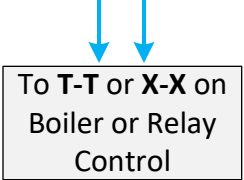

TSS Associates, Inc.

Honeywell

For further assistance, please contact
Honeywell directly for Tech Support

1-800-633-3991

TH6320WF2003

BOVA/B

----- = OPTIONAL WIRING

NOTES:
 * = (1) **MUST** remove Jumper between **R** & **O-b**
 (2) Remove Jumper between **Y1** & **Y2** if two-stage cooling is desired from thermostat
 (3) Remove Jumper from **R** & **Aqua** if an external Aquastat is installed and is desired to supplement control of **HotW** temperature

TSS Associates, Inc.	
DESCRIPTION Honeywell T6 Pro Smart – IDS – UNICO Air Handler	
DATE: 10/13/2022	PAGE: 1 of 2

PARAMETERS:

- 130 - Outdoor Temp. - Set to **Wired** for an Outdoor Air Sensor wired to terminals S-S, Set to **Internet** for Wi-Fi Internet data source
- 200 - System Type - Set to **Heat Pump**
- 205 - Equipment Type - Set to **Air To Air**
- 218 - Reversing Valve - Set to **O/B on Heat**
- 220 - Cool Stages - Set to **1**, unless wiring two stage, then set to **2**
- 221 - Heat Stages/
Aux/E Stages - Heat Stages: **1**
- AUX/E Stages: **1**
- 253 - AUX/E Control - Set to **Both AUX/E**
- 255 - Aux Heat Type - Set to **Electric**
- 256 - EM Heat Type - Set to **Electric**
- 300 - Auto Changeover - Set to **Off**
- 340 - Aux Heat Droop - Factory set to **Comfort**, set to **5°F**
- 350 - Up Stage Timer Aux Heat - Set to **30 - 60 minutes**, whatever is desired (*heat pump run time before aux heat is called in*)
- 355 - Balance Point
(Compressor Lockout) - Set to **30°F**, or whatever outdoor temperature is desired for compressor lockout and switchover to Aux Heat
- 356 - Aux Heat Lockout - Set to **60°F**, or whatever outdoor temperature is desired to prevent switchover to Aux Heat
- 365 - Cool 1 CPH - Set to **1 CPH** (*Cycles Per Hour*)
- 370 - Heat 1 CPH - Set to **1 CPH**
- 375 - Aux Heat CPH - Set to **1 CPH**
- 387 - Compressor Protection - Set to **Off**
- 425 - Adaptive Recovery - Set to **On**