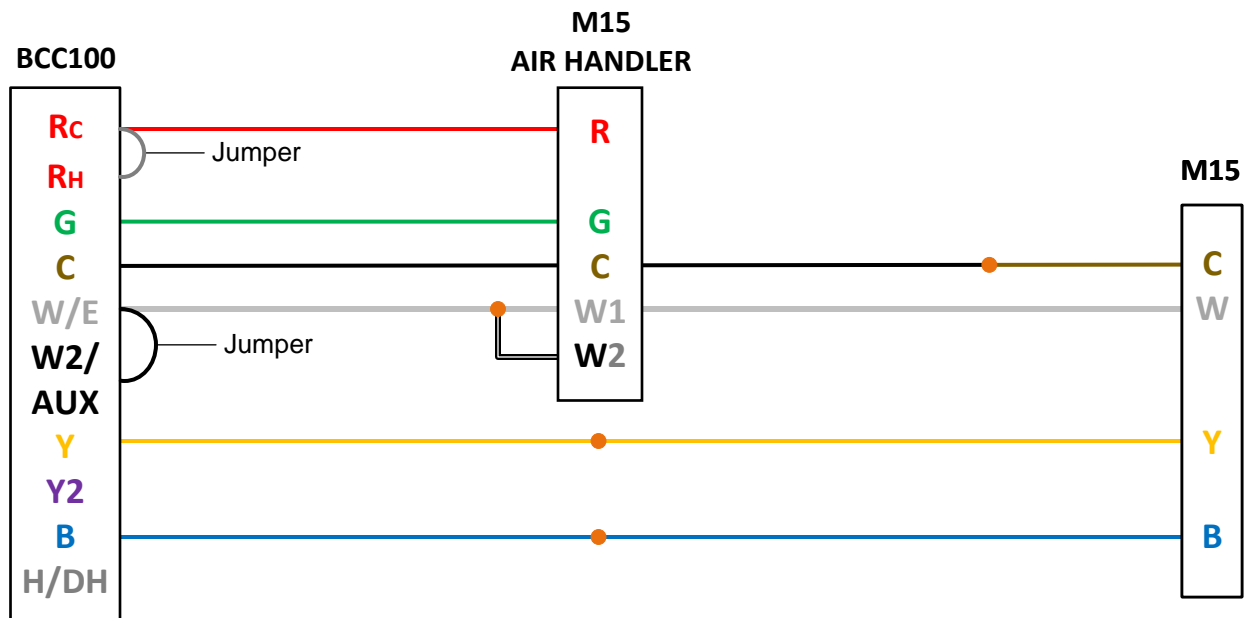

# TSS Associates, Inc.

**BOSCH**

Invented for life

For further assistance, please contact  
TSS Associates for Tech Support

---

518-621-7283

**NOTES:**

Auxiliary/Emergency heat is Electric-strip installed in AHU. Some form of back-up heat is highly recommended to be installed.

**TSS Associates, Inc.**

DESCRIPTION

BOSCH BCC100 – M15 & M15 AHU – ELECTRIC BACK-UP

DATE: 1/19/2024

PAGE: 2 of 3

PARAMETERS:

- Reversing Valve - Set to **Energized in Heat**
- Emergency Heat - Set to **Enabled**
- Auxiliary Heat - Set to **Enabled**