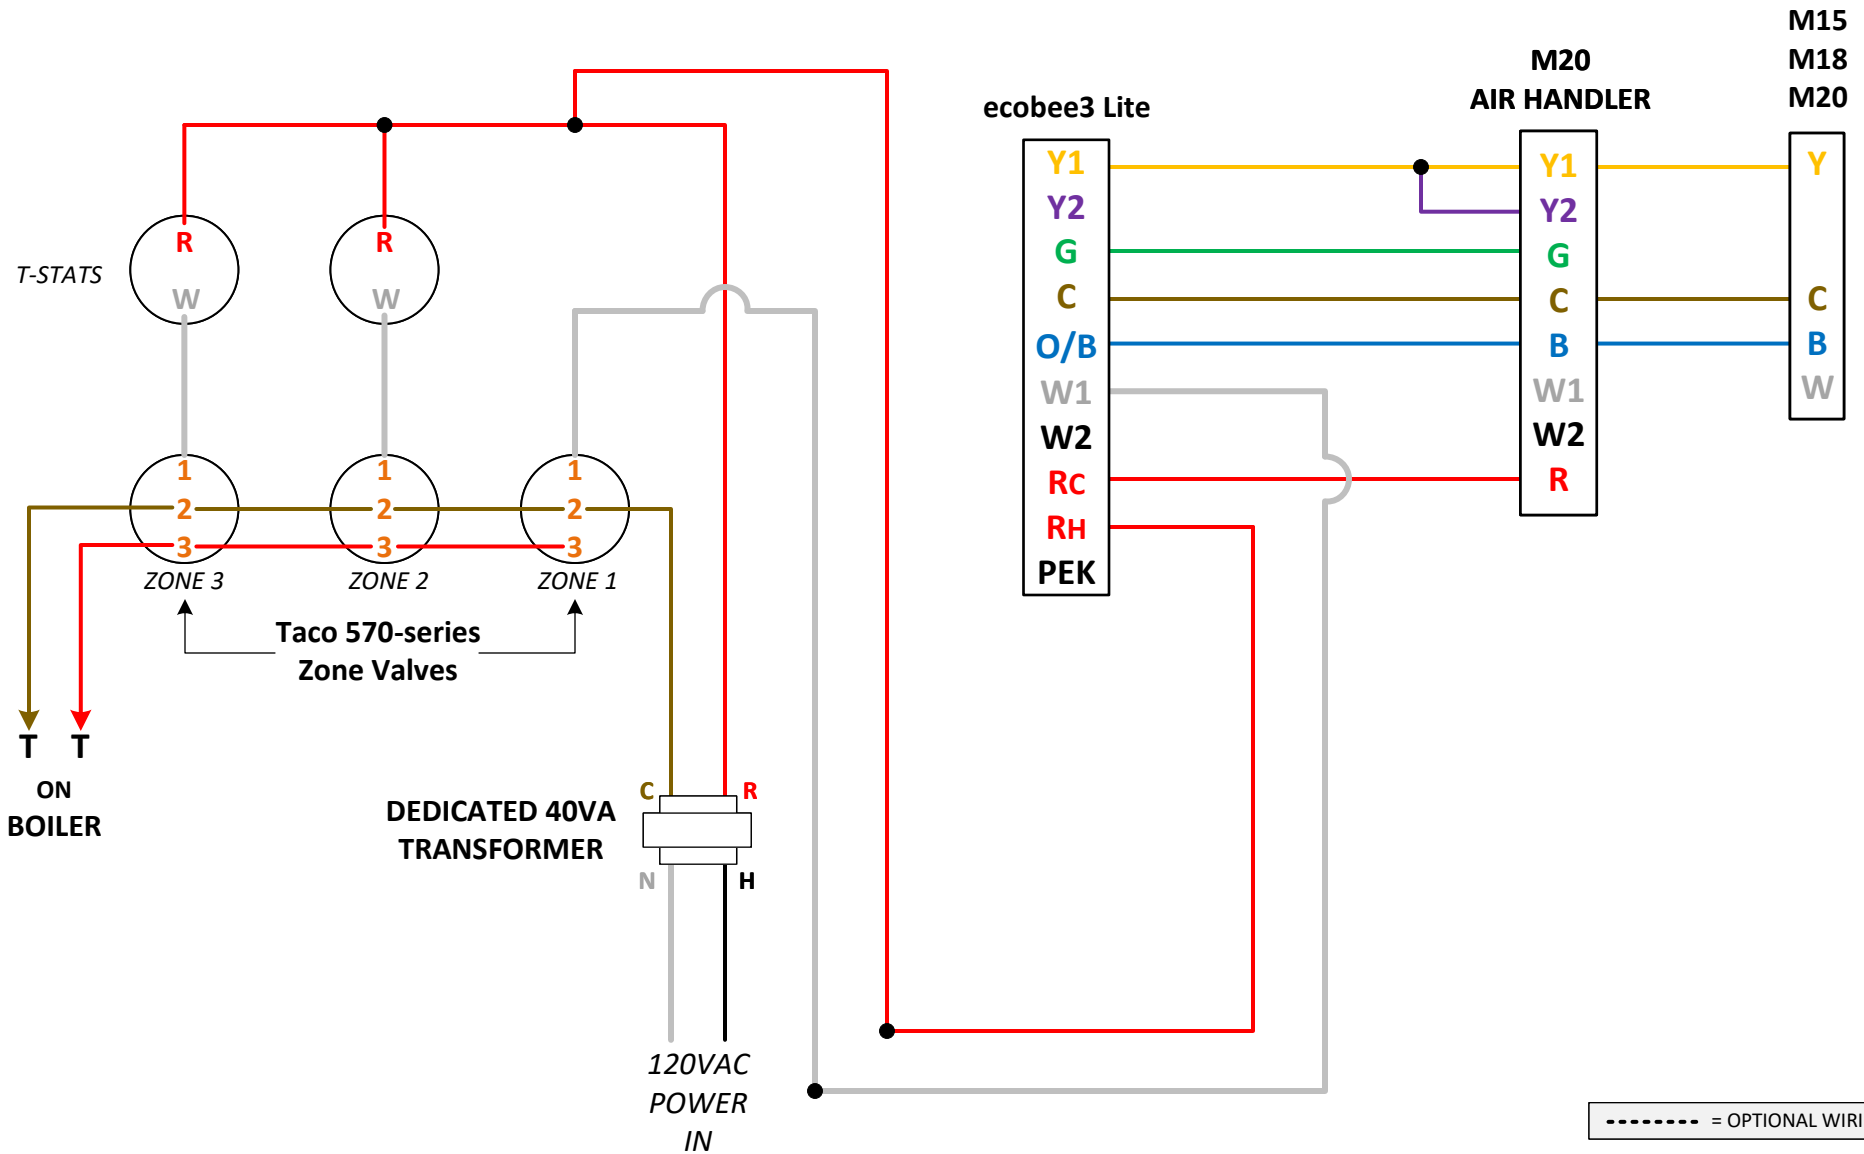

TSS Associates, Inc.

For further assistance, please contact
Ecobee directly for Tech Support

1-877-932-6233

..... = OPTIONAL WIRING

NOTES:
Wiring for system zoned with Taco 570 zone valves.

TSS Associates, Inc.

DESCRIPTION
ECOBEE 3 LITE – BOSCH IDS – BOILER BACK-UP HEAT

DATE: 1/2/2024

PAGE: 2 of 3

PARAMETERS:

- >> Transformer > **NO, BOTH Rc AND Rh ARE CONNECTED**
- >> Configuration > Make sure highlighted icons correspond with wires installed
- >> Equipment > **HEAT PUMP > AIR TO AIR**
- >> O/B Reversing Valve > **ON HEAT**
- >> Allow Heat Pump and Aux Heat to run simultaneously > **ENABLE**
- >> Compressor Minimum Outdoor Temperature > **WHATEVER TEMPERATURE IS DESIRED BASED UPON HOMEOWNER COMFORT AND ENERGY COSTS**