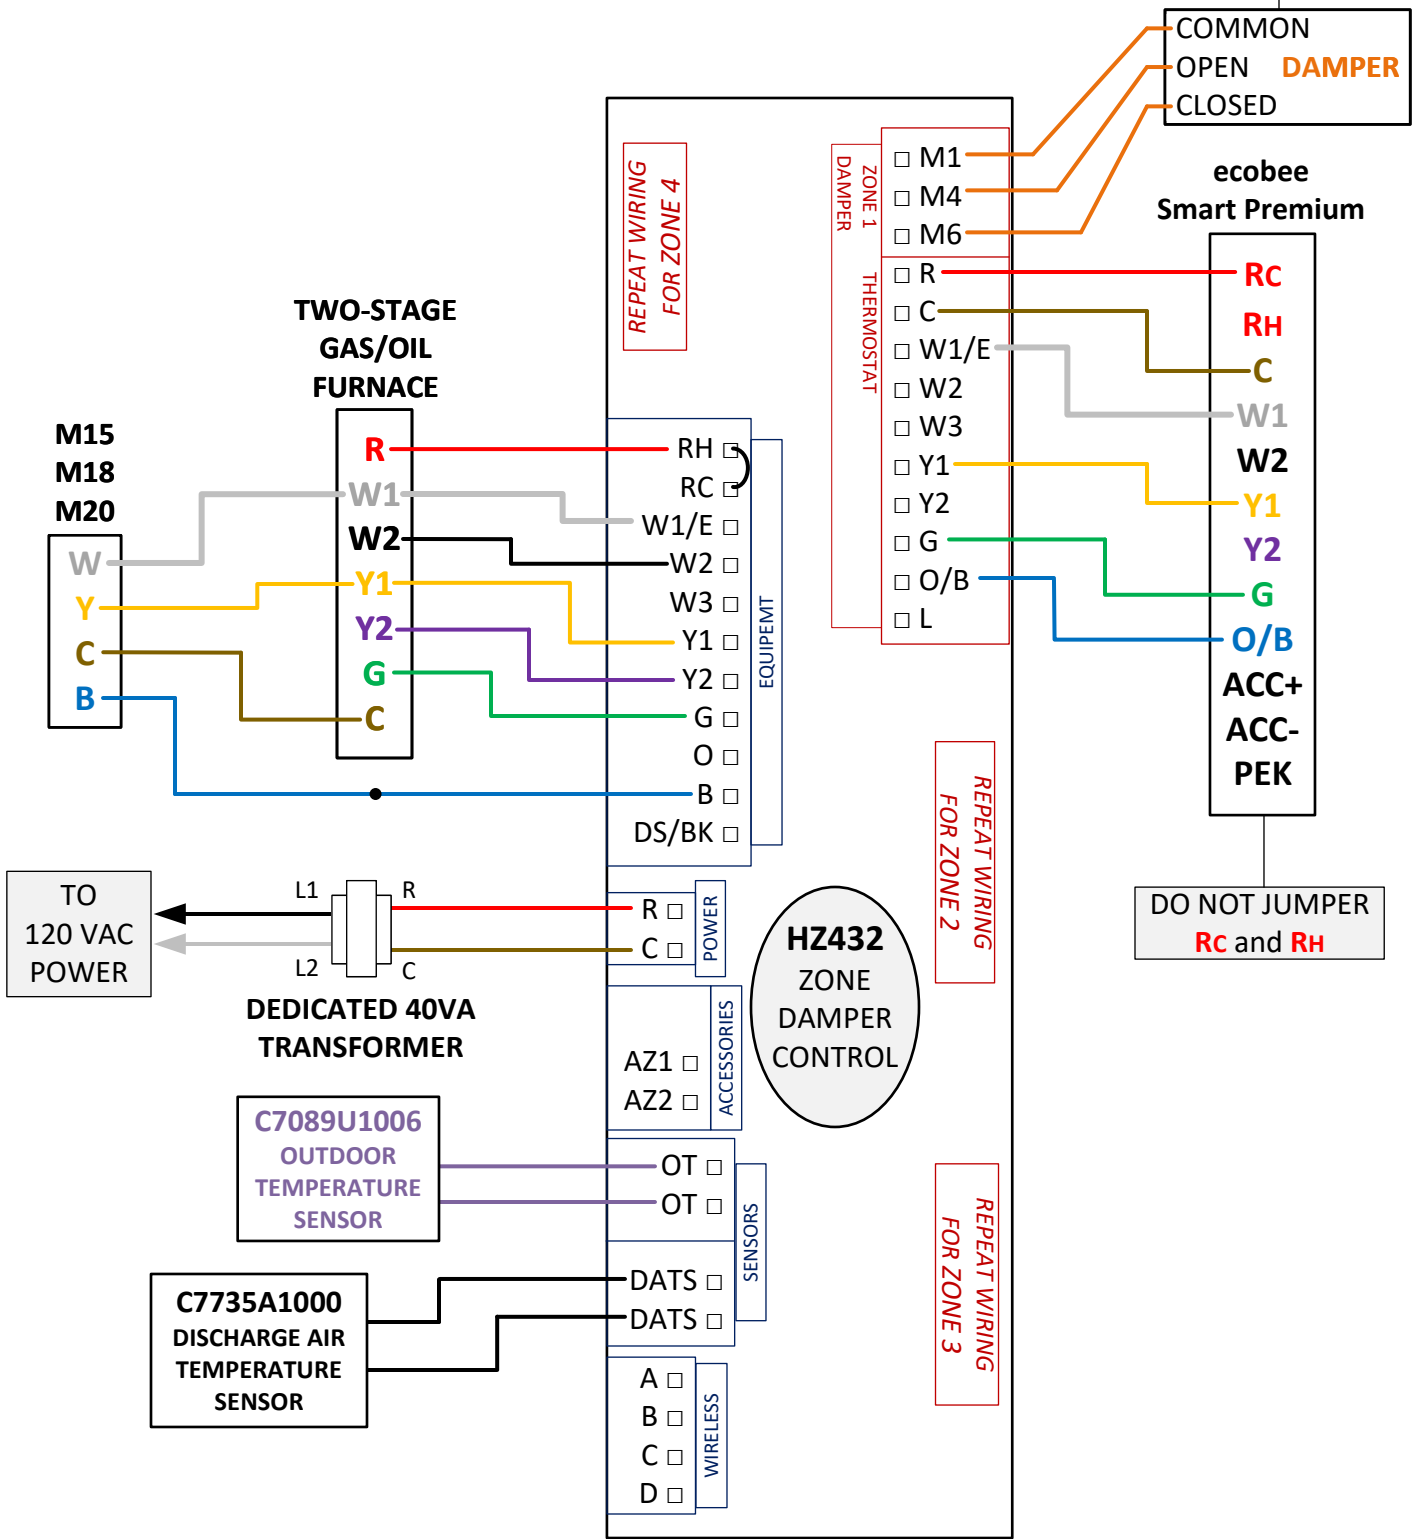

# TSS Associates, Inc.

For further assistance, please contact  
Ecobee directly for Tech Support

---

1-877-932-6233

**\*\*IF WIRING MULTIPLE DAMPERS IN SERIES ON ONE ZONE, USE A DEDICATED TRANSFORMER AND ISOLATION RELAY AT EACH ZONE**

NOTES:

TSS Associates, Inc.

DESCRIPTION

ECOBEE SMART – BOSCH IDS – GAS/OIL FURNACE – HONEYWELL HZ432

DATE: 11/27/2023

PAGE: 2 of 3

**PARAMETERS:**

- >> Transformer > **YES, ONLY Rc IS CONNECTED**
- >> Configuration > Make sure highlighted icons correspond with wires installed
- >> Equipment > **HEAT PUMP > AIR TO AIR**
- >> O/B Reversing Valve > **ON HEAT**
- >> Allow Heat Pump and Aux Heat to run simultaneously > **DISABLE**
- >> Compressor Minimum Outdoor Temperature > **OFF**
- >> Type of heating > **FURNACE**
- >> How do you want your fan to be controlled > **BY THERMOSTAT**

↳ **MAIN MENU > SETTINGS > INSTALLATION SETTINGS (ADVANCED OPTIONS) > THRESHOLDS:**

- >> Threshold Staging > **AUTOMATIC** (factory default, adjust if receiving many "Aux heat running" alerts)
- >> Aux Savings Optimization > **MAXIMUM (2°F DROOP)**
- >> Auto Heat/Cool > **DISABLE**

**ZONE CONTROL PARAMETERS:**

- SYSTEM TYPE: **[HEATPUMP]**  
DUAL FUEL OPER: **[YES]**  
COMPRESSOR STAGES: **[2]**  
AUX HT ENABLED: **[NO]**  
DFUEL HT STAGES: **[2]**  
RF ENABLED: **[NO]** *\*\*THIS OPTION IS ONLY USED IF YOU ARE INSTALLING WIRELESS CONTROLLERS\*\**  
ZONES INSTALLED: **SELECT APPROPRIATE NUMBER OF ZONES BEING USED**  
ZONE1 TSTAT TYPE: **[HTPUMP-B]** → REPEAT THIS SELECTION FOR EACH ZONE  
STAGE 2 CONTROL: **[% ZONES]**  
STAGE 3 CONTROL: **[TIMER]**  
ADVANCED CONFIG? **[YES]** → HEAT FAN CONTROL: **[HVAC]**  
STAGE 3 TIMER: **[60]**  
DISCHARGE SENSOR: **[YES]**  
DAT HIGH LIMIT: **[145]**  
OT SENSOR: **[YES]**  
MSTG OT LOCKOUT: **[YES]**  
OT BALANCE TEMP: **[WHATEVER TEMPERATURE IS DESIRED]**  
  
SAVE CHANGES? **[YES]**