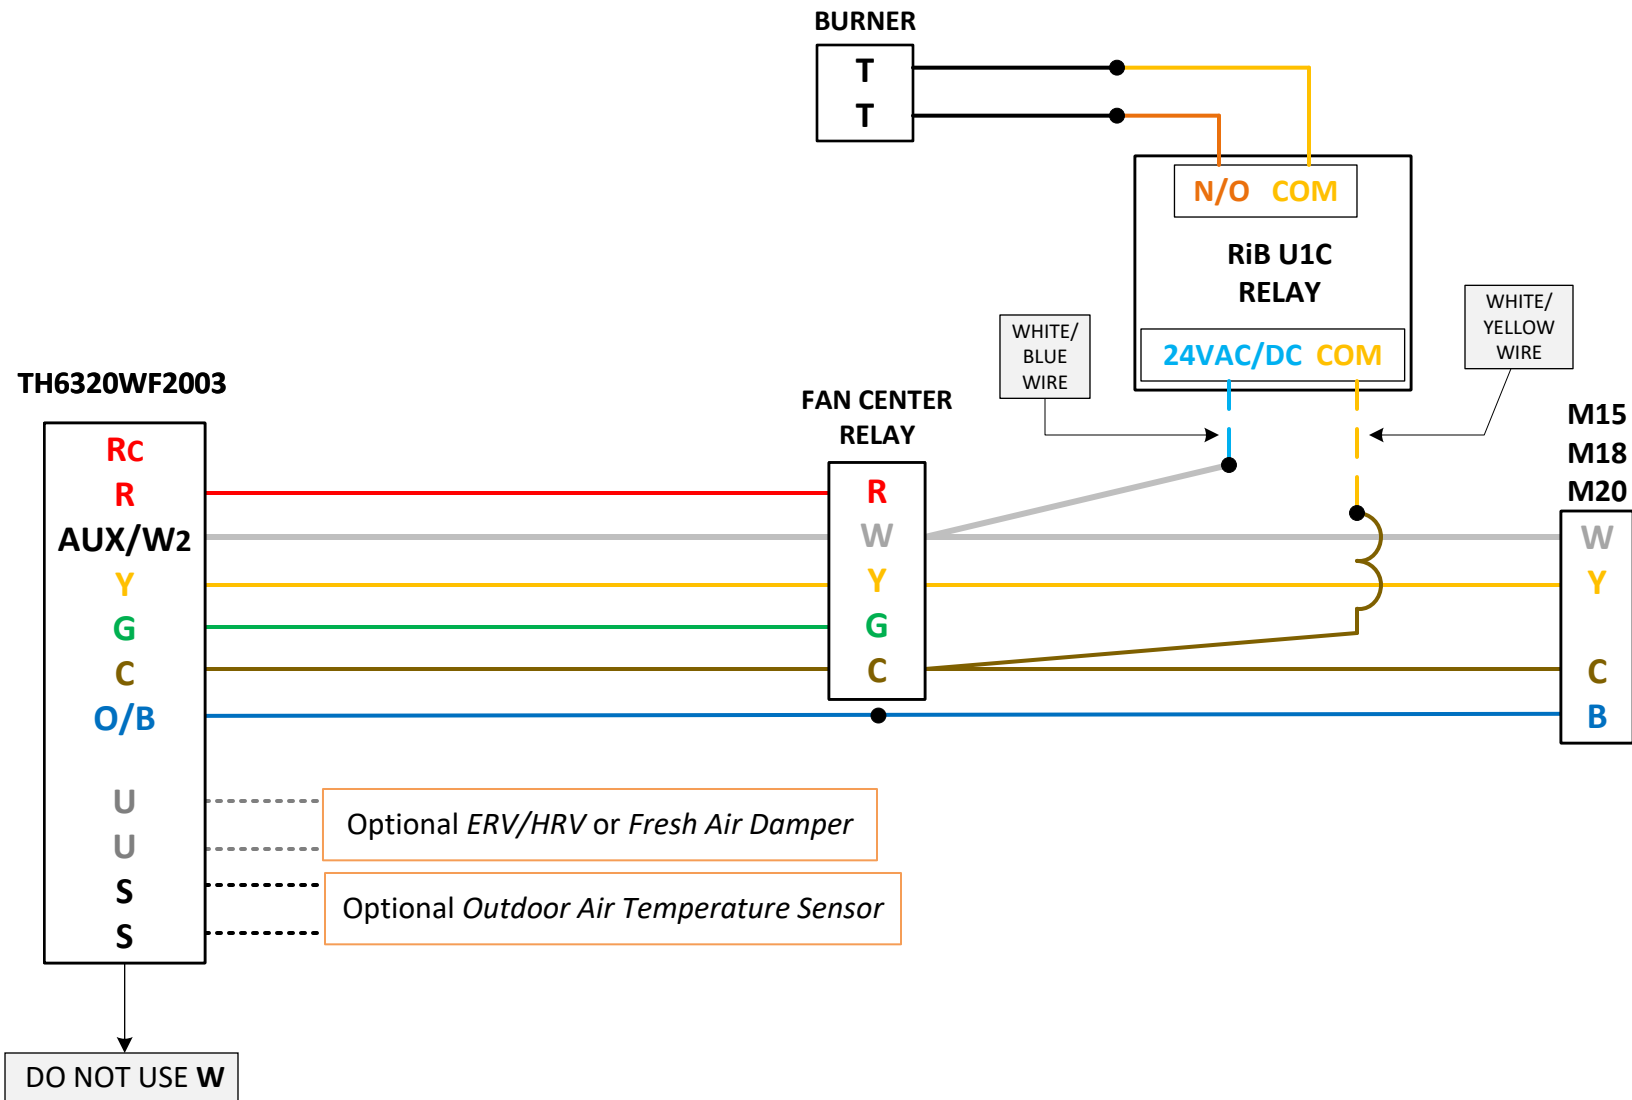

NOTES:

TSS Associates, Inc.

DESCRIPTION

HONEYWELL T6 – BOSCH IDS – OIL FURNACE FAN CENTER

DATE: 1/5/2024

PAGE: 2 of 3