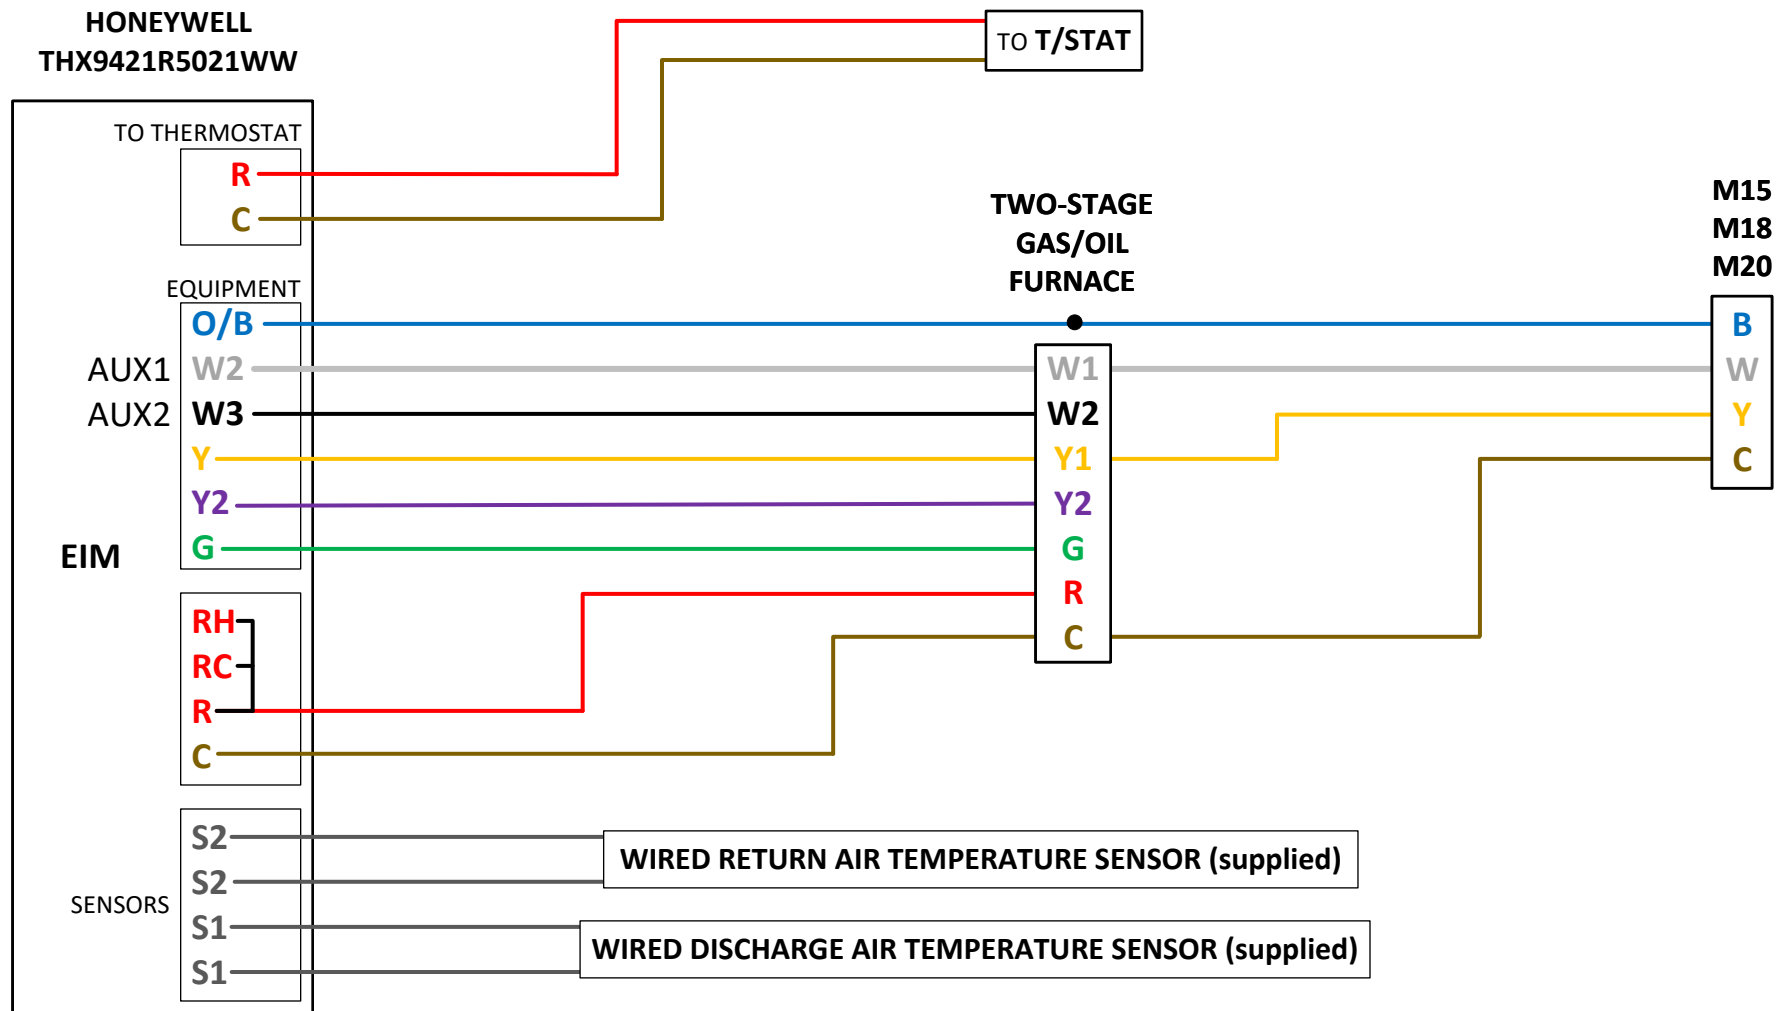

NOTES:

**\*\*If not using the supplied wireless outdoor sensor, part number C7089U1006 Wired Outdoor Sensor is required. Wire into S3 terminals.\*\***

**TSS Associates, Inc.**

DESCRIPTION  
**HONEYWELL T9 PRESTIGE – BOSCH IDS – TWO-STAGE FURNACE**